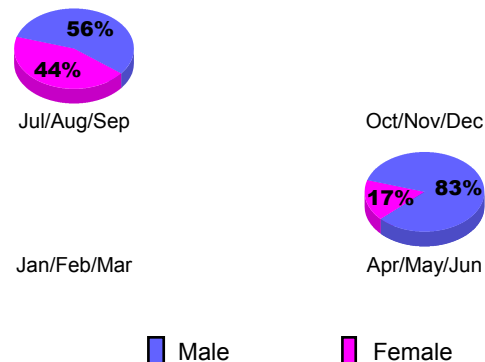

Gender Comparison 2012-2013