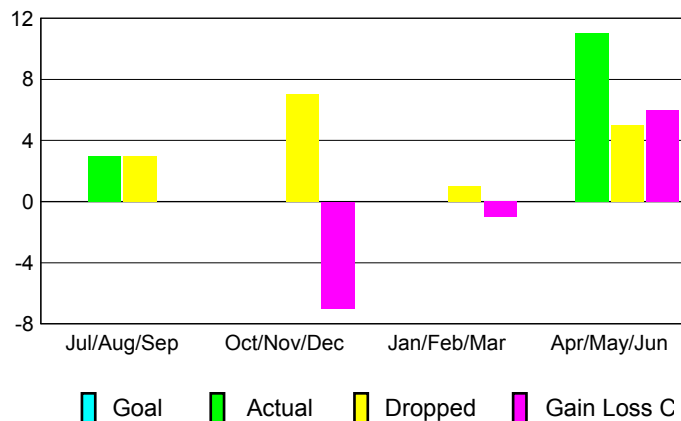

Membership Results 2012-2013

Goal, New, Dropped, Gain/Loss