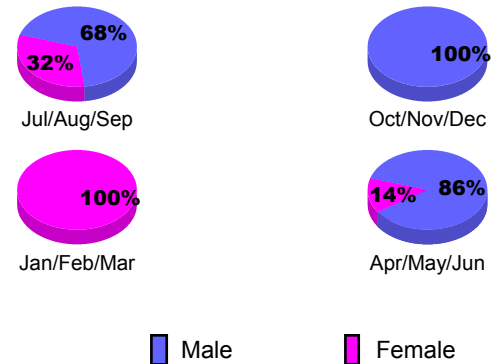

GMT: **DANA BIGGS**

Location: **OREGON**

GMT CA: **1**

**CLUBS**

Month	New Club Goal	Actual New Clubs	Actual Dropped Clubs	Gain/Loss of Clubs
<b>2012-2013</b>				
Jul/Aug/Sep	0	0	0	0
Oct/Nov/Dec	0	0	0	0
Jan/Feb/Mar	0	0	0	0
Apr/May/June	0	1	0	1
<b>Totals</b>	<b>0</b>	<b>1</b>	<b>0</b>	<b>1</b>

**Club Results 2012-2013**  
Goal, New, Dropped, Gain/Loss

**YTD Status Quo Clubs 2012-2013**

Status Quo Clubs Compared to Status Quo Members

**Club Gain/Loss 2012-2013**

**MEMBERSHIP**

Month	Net Memb Goal	Actual New Memb	Actual Dropped Memb	Gain/Loss of Memb
<b>2012-2013</b>				
Jul/Aug/Sep	0	29	34	-5
Oct/Nov/Dec	0	32	36	-4
Jan/Feb/Mar	0	20	25	-5
Apr/May/June	0	49	45	4
<b>Totals</b>	<b>0</b>	<b>130</b>	<b>140</b>	<b>-10</b>

**Membership Results 2012-2013**  
Goal, New, Dropped, Gain/Loss

**Gender Comparison 2012-2013**

**Membership Gain/Loss 2012-2013**