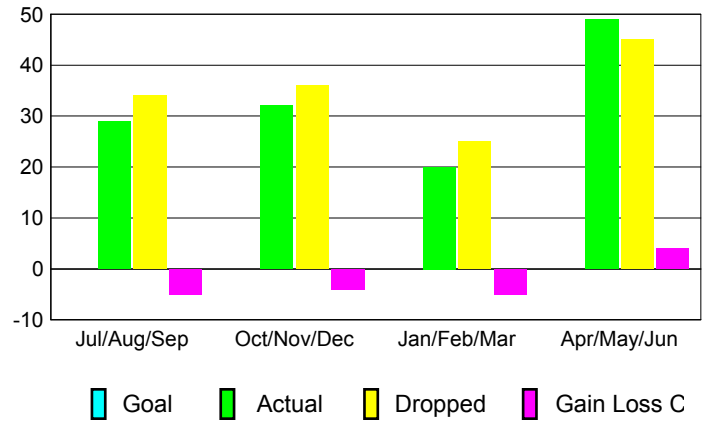

GMT: **DANA BIGGS**

Location: **OREGON**

GMT CA: **1**

**CLUBS**

Month	New Club Goal	Actual New Clubs	Actual Dropped Clubs	Gain/Loss of Clubs
<b>2012-2013</b>				
Jul/Aug/Sep	0	0	0	0
Oct/Nov/Dec	0	0	0	0
Jan/Feb/Mar	0	0	0	0
Apr/May/June	0	1	0	1
<b>Totals</b>	<b>0</b>	<b>1</b>	<b>0</b>	<b>1</b>

**Club Results 2012-2013**  
Goal, New, Dropped, Gain/Loss

**YTD Status Quo Clubs 2012-2013**

Status Quo Clubs Compared to Status Quo Members

**Club Gain/Loss 2012-2013**

**MEMBERSHIP**

Month	Net Memb Goal	Actual New Memb	Actual Dropped Memb	Gain/Loss of Memb
<b>2012-2013</b>				
Jul/Aug/Sep	0	29	34	-5
Oct/Nov/Dec	0	32	36	-4
Jan/Feb/Mar	0	20	25	-5
Apr/May/June	0	49	45	4
<b>Totals</b>	<b>0</b>	<b>130</b>	<b>140</b>	<b>-10</b>

**Membership Results 2012-2013**  
Goal, New, Dropped, Gain/Loss

**Gender Comparison 2012-2013**

**Membership Gain/Loss 2012-2013**